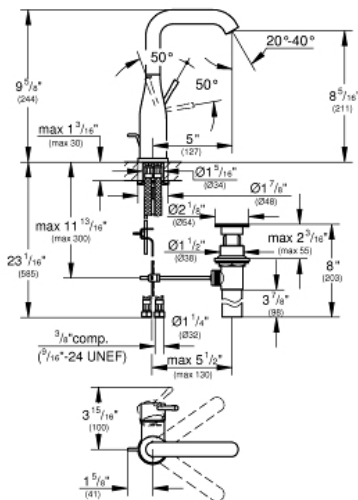

ESSENCE Single-lever basin mixer 1/2" L-Size

MODEL # 23486ENA

GROHE America, Inc | 200 North Gary Avenue, Suite G, Roselle, IL 60172
Phone: +1 (800) 444-7643 | Fax: +1 (800) 225-2778 | us-customerservice@grohe.com

Pure Freude an Wasser

Product Description:
Single-lever basin mixer 1/2"
L-Size

- Standard Specification:**
- Single hole installation
 - Metal lever handle
 - **GROHE SilkMove** 28 mm ceramic cartridge
 - With temperature limiter
 - **GROHE StarLight** finish
 - **GROHE EcoJoy** Mousseur 1.2 gpm
 - Swivel tubular spout with flow control and stop limiter

Color:
□ 23486ENA Brushed Nickel